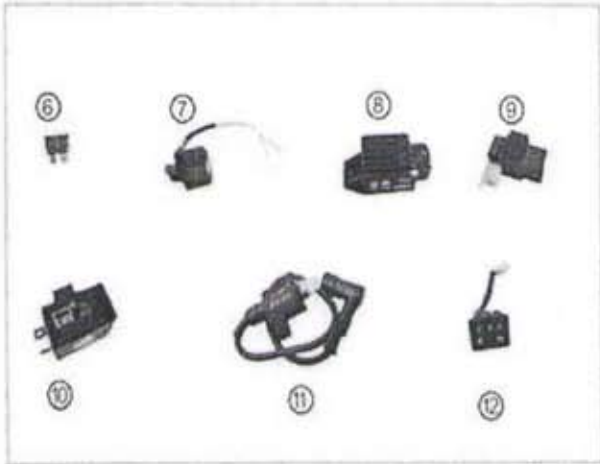

Parts_Group #47

Product - SKU KD-49FM5   **Group** Electric
Exploded View Electric.JPG

Parts in Vehicle

Add Parts in Vehicle

Ref No.	Part No.	Description	Related Part	Part - Retail Price
	49FM5-50006	hazard warning signal switch	150GKD2-50006	$10.00
	49FM5-50008	relay	MC-95-250-05-26	$20.00
	49FM5-50014	headlight dimmer switch	250FW4815	$7.00
	49FM5-50001	headlight Bulb	49FM5-50001	$9.90
	49FM5-51012	wiring harness	49FM5-51012	$35.00
1	49FM54811	horn	49FM54811	$10.00
2	49FM54808	front turning signal light	1000GKA2-112	$10.00
3	49FM54807	headlight	90GKG24809	$15.00
4	49FM54809	rear turning signal light	1000GKA2-112	$10.00
5	49FM54810	brake light	49FM54810	$10.00
6	49FM54817	fuse	49FM54817	$1.50
7	49FM54818	starter relay (solenoid)	150GKA24819	$40.00
8	49FM54819	silicon rectifier	49FM54819	$40.00
9	49FM54820	CDI ignition unit	49FM54820	$30.00
10	49FM54822	flasher relay unit	49FM54822	$15.00
11	49FM54821	ignition coil	49FM54821	$15.00
12	49FM54823	transmission display	49FM54823	$15.00
13	49FM54828	electrical component box cover	49FM54828	$10.00
14	49FM54829	electrical component box panel washer	49FM54829	$3.00
15	49FM54827	electrical component box	49FM54827	$20.00
16	49FM54812	ignition switch	150GKA24813	$20.00
17	49FM54813	kill switch	49FM54813	$7.00
18	49FM54814	headlight switch (dip switch)	150GKA24816	$7.00
19	49FM54815	turning signal switch	49FM54815	$5.00