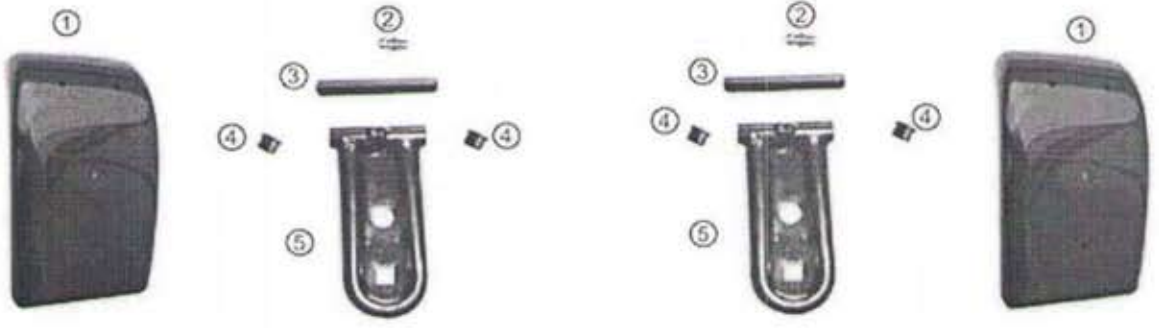

Parts_Group #45

Product - SKU KD-49FM5   **Group** Front Suspension

Exploded View FrontSuspension.JPG

Parts in Vehicle

Add Parts in Vehicle

Ref No.	Part No.	Description	Related Part	Part - Retail Price
	49FM54701a	front mudguard	49FM54701a	$10.00
	49FM53102	front upper swing arm	49FM53102	$30.00
	49FM53102a	front upper swing arm (L)	49FM53102a	$30.00
	49FM53102b	front upper swing arm (R)	49FM53102b	$30.00
	49FM53105	front lower swing arm	49FM53105	$30.00
	49FM5-30001	Front tire (directional tire) (145 x 70 - 6)	49FM5-30001	
2	49FM53107	grease fitting	49FM53107	$1.50
3	49FM53104	front upper swing arm axis pin	49FM53104	$7.00
4	49FM53103	front upper swing arm nylon cover	49FM53103	$2.00
6	49FM53301	front axle spindle (left)	49FM53301	$40.00
7	49FM53302	front axle spindle (right)	49FM53302	$40.00
8	49FM53303	axle spindle dustproof cover	49FM53303	$1.50
9	49FM53304	axle spindle dustproof washer	49FM53304	$1.50
10	49FM53101	front shock absorber	49FM53101	$50.00
11	49FM54702	front left mudguard bracket	49FM54702	$10.00
12	49FM54703	front right mudguard bracket	49FM54703	$10.00
13	49FM53204	bearing	49FM53204	$5.00
14	49FM53202	front axle sheath	49FM53202	$5.00
15	49FM53305	nut	49FM53305	$1.50
16	49FM53203	axle rubber dust shroud	49FM53203	$4.00
17	49FM53106	front lower swing arm nylon cover	49FM53106	$2.00
18	49FM53105a	front lower swing arm (L)	49FM53105a	$30.00
18	49FM53105b	front lower swing arm (R)	49FM53105b	$30.00
19	49FM53201	front tire and steel rim	49FM53201	$70.00

# of Parts in Vehicle

24