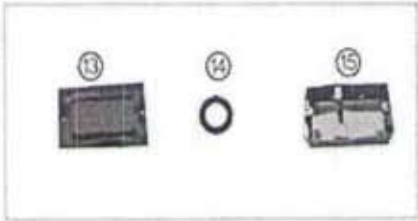

Parts_Group #47

Product - SKU KD-49FM5   **Group** Electric
Exploded View Electric.JPG

Parts in Vehicle

Add Parts in Vehicle

Ref No.	Part No.	Description	Related Part	Part - Retail Price
	49FM5-50006	hazard warning signal switch	150GKD2-50006	$10.00
	49FM5-50008	relay	MC-95-250-05-26	$20.00
	49FM5-50014	headlight dimmer switch	250FW4815	$7.00
	49FM5-50001	headlight Bulb	49FM5-50001	$9.90
	49FM5-51012	wiring harness	49FM5-51012	$35.00
1	49FM54811	horn	49FM54811	$10.00
2	49FM54808	front turning signal light	1000GKA2-112	$10.00
3	49FM54807	headlight	90GKG24809	$15.00
4	49FM54809	rear turning signal light	1000GKA2-112	$10.00
5	49FM54810	brake light	49FM54810	$10.00
6	49FM54817	fuse	49FM54817	$1.50
7	49FM54818	starter relay (solenoid)	150GKA24819	$40.00
8	49FM54819	silicon rectifier	49FM54819	$40.00
9	49FM54820	CDI ignition unit	49FM54820	$30.00
10	49FM54822	flasher relay unit	49FM54822	$15.00
11	49FM54821	ignition coil	49FM54821	$15.00
12	49FM54823	transmission display	49FM54823	$15.00
13	49FM54828	electrical component box cover	49FM54828	$10.00
14	49FM54829	electrical component box panel washer	49FM54829	$3.00
15	49FM54827	electrical component box	49FM54827	$20.00
16	49FM54812	ignition switch	150GKA24813	$20.00
17	49FM54813	kill switch	49FM54813	$7.00
18	49FM54814	headlight switch (dip switch)	150GKA24816	$7.00
19	49FM54815	turning signal switch	49FM54815	$5.00