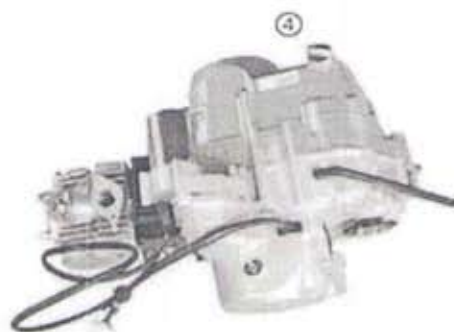

## Parts\_Group #43

**Product - SKU** KD-49FM5    **Group** Chassis

**Exploded View** Chassis.JPG

### Parts in Vehicle

Add Parts in Vehicle

Ref No.	Part No.	Description	Related Part	Part - Retail Price
1	49FM54401	double-seat	49FM54401	\$150.00
2	49FM54403	seat rail 2	49FM54403	\$20.00
3	49FM54402	seat rail 1	49FM54402	\$20.00
4	49FM57001	seat belt assembly	49FM57001	\$30.00
5	49FM55001	gas tank (fuel tank)	49FM55001	\$30.00
6	49FM55002	gas tank (fuel tank) cap	49FM55002	\$7.00
7	49FM55004	fuel filter	49FM55004	\$5.00
8	49FM55007	thimble	49FM55007	\$1.00
9	49FM55003	fuel (gas) petcock valve	49FM55003	\$7.00
10	49FM55005	gas (fuel) intake tube (long)	49FM55005	\$7.00
11	49FM55006	gas (fuel) intake tube (short)	49FM55006	\$3.00
12	49FM57003	roll bar end cap (plastic)	49FM57003	\$1.00
13	49FM57004	bolt block	49FM57004	\$1.00
14	49FM57001b	rear basket assembly	49FM57001b	\$60.00
15	49FM57002	rear basket knighthead	49FM57002	\$7.00
16	49FM57006	stoppie rubber 21	49FM57006	\$1.50
17	49FM57007	foam pipe 1	49FM57007	\$3.00
18	49FM53006	upper protecting pole	49FM53006	\$15.00
19	49FM57008	foam pipe 2	49FM57008	\$3.00
20	49FM53004	side protecting pole (left)	49FM53004	\$15.00
21	49FM53005	side protecting pole (right)	49FM53005	\$15.00
22	49FM53002	main protecting pole (left)	49FM53002	\$40.00
23	49FM53003	main protecting pole (right)	49FM53003	\$40.00
24	49FM57009	foam pipe 3	49FM57009	\$7.00
25	49FM53001	frame	49FM53001	\$500.00
26	49FM57005	foot pedal cushion	49FM57005	\$5.00
27	49FM57010	canopy cloth	49FM57010	\$15.00
28	49FM57011	canopy cloth line	49FM57011	\$3.00
29	49FM57002b	rear-view mirror	49FM57002b	\$10.00

# of Parts in Vehicle