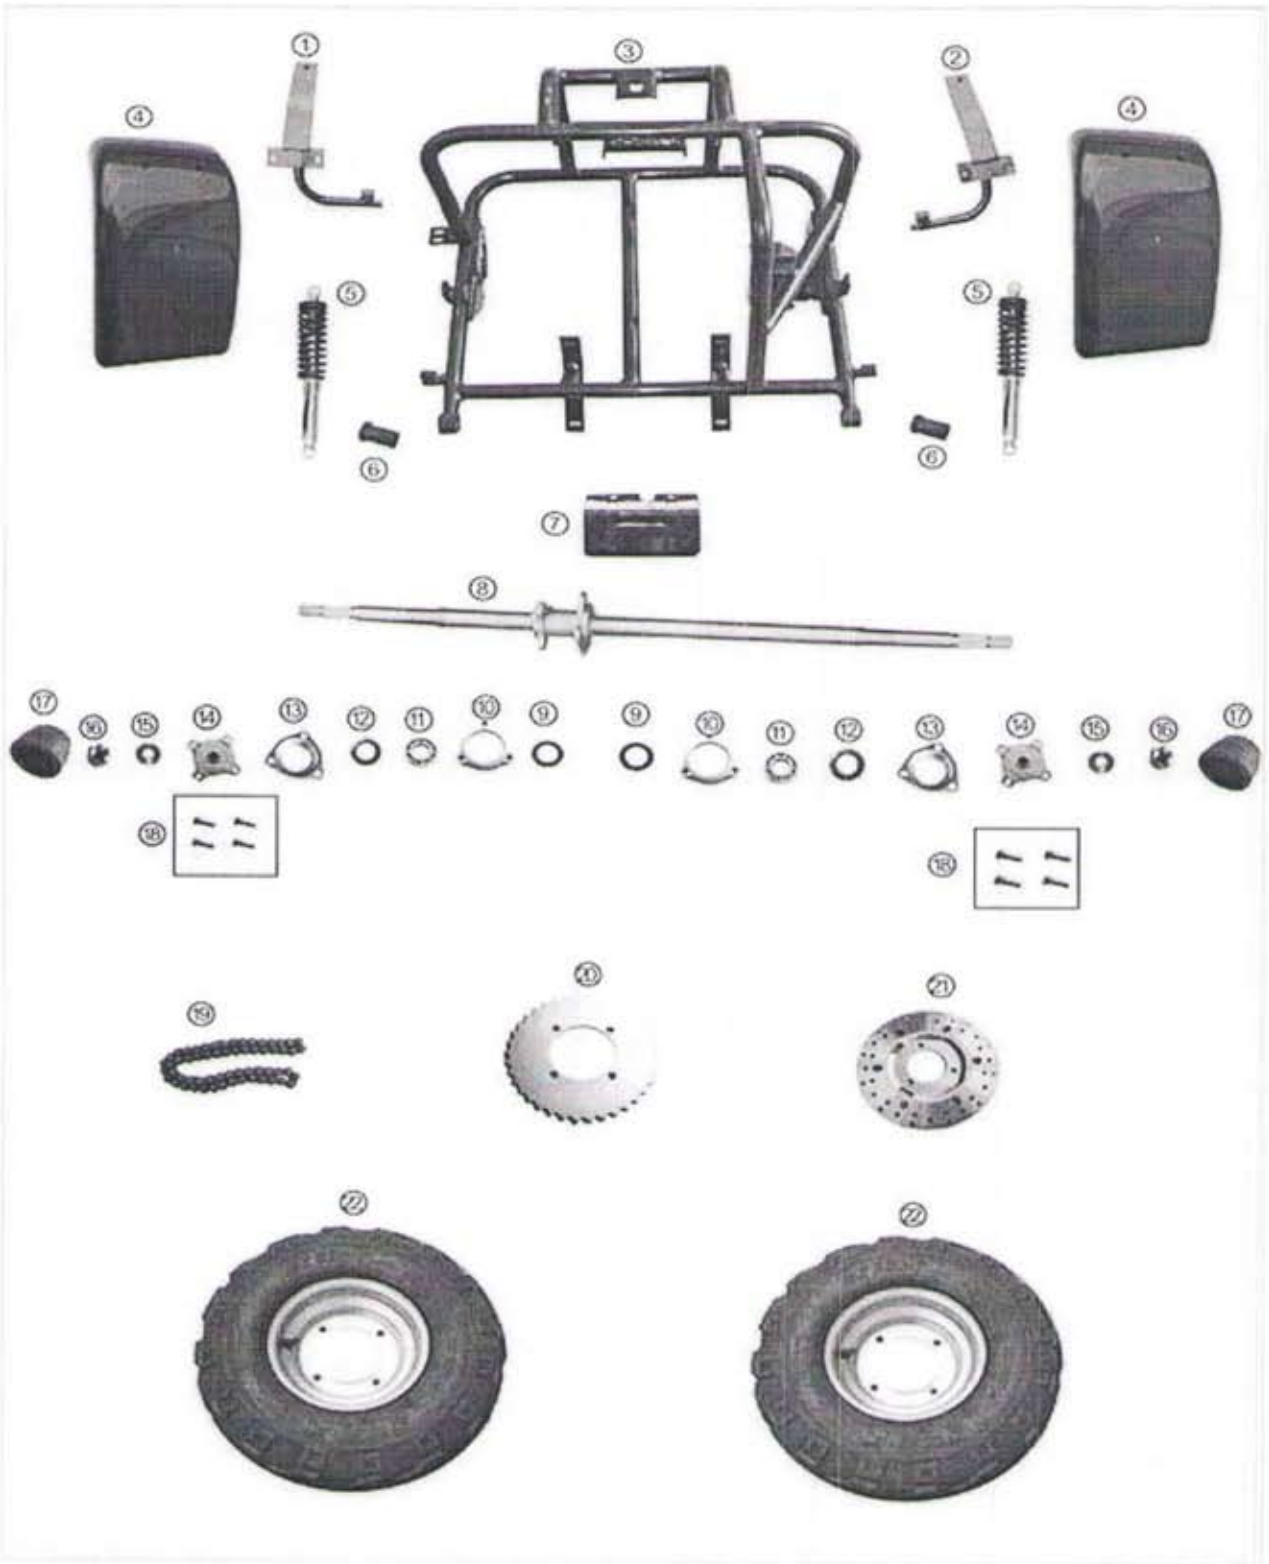

Parts_Group #46

Product - SKU KD-49FM5   **Group** Rear Suspension

Exploded View RearSuspension.JPG

Parts in Vehicle

Add Parts in Vehicle

Ref No.	Part No.	Description	Related Part	Part - Retail Price
1	49FM54704	rear left mudguard bracket	49FM54704	$10.00
2	49FM54705	rear right mudguard bracket	49FM54705	$10.00
3	49FM53402	rear suspension assembly	49FM53402	$120.00
4	49FM54701b	rear mudguard	49FM54701a	$10.00
5	49FM53401	rear shock absorber	49FM53401	$50.00
6	49FM53404	rear suspension rubber cover	49FM53404	$1.50
7	49FM53403	engine aerofoil	49FM53403	$10.00
8	49FM53601	rear axle	49FM53601	$100.00
9	49FM53409	oil seal	49FM53409	$1.50
10	49FM53405	rear bearing block	49FM53405	$10.00
11	49FM53407	bearing	49FM53407	$5.00
12	49FM53408	oil seal	49FM53408	$1.50
13	49FM53406	rear bearing cover	49FM53406	$4.00
14	49FM53502	rear rim flange	49FM53502	$20.00
15	49FM53504	rear axle dustproof washer	49FM53504	$1.50
16	49FM53604	nut	49FM53604	$1.50
17	49FM53505	axle rubber dust shroud	49FM53505	$4.00
18	49FM53503	rear rim flange bolt	49FM53503	$1.50
19	49FM53603	chain	49FM53603	$15.00
20	49FM53602	rear axle sprocket wheel	49FM53602	$15.00
21	49FM54304	rear brake disk	49FM54304	$20.00
22	49FM53501	rear tire and steel rim	49FM53501	$90.00

# of Parts in Vehicle

22